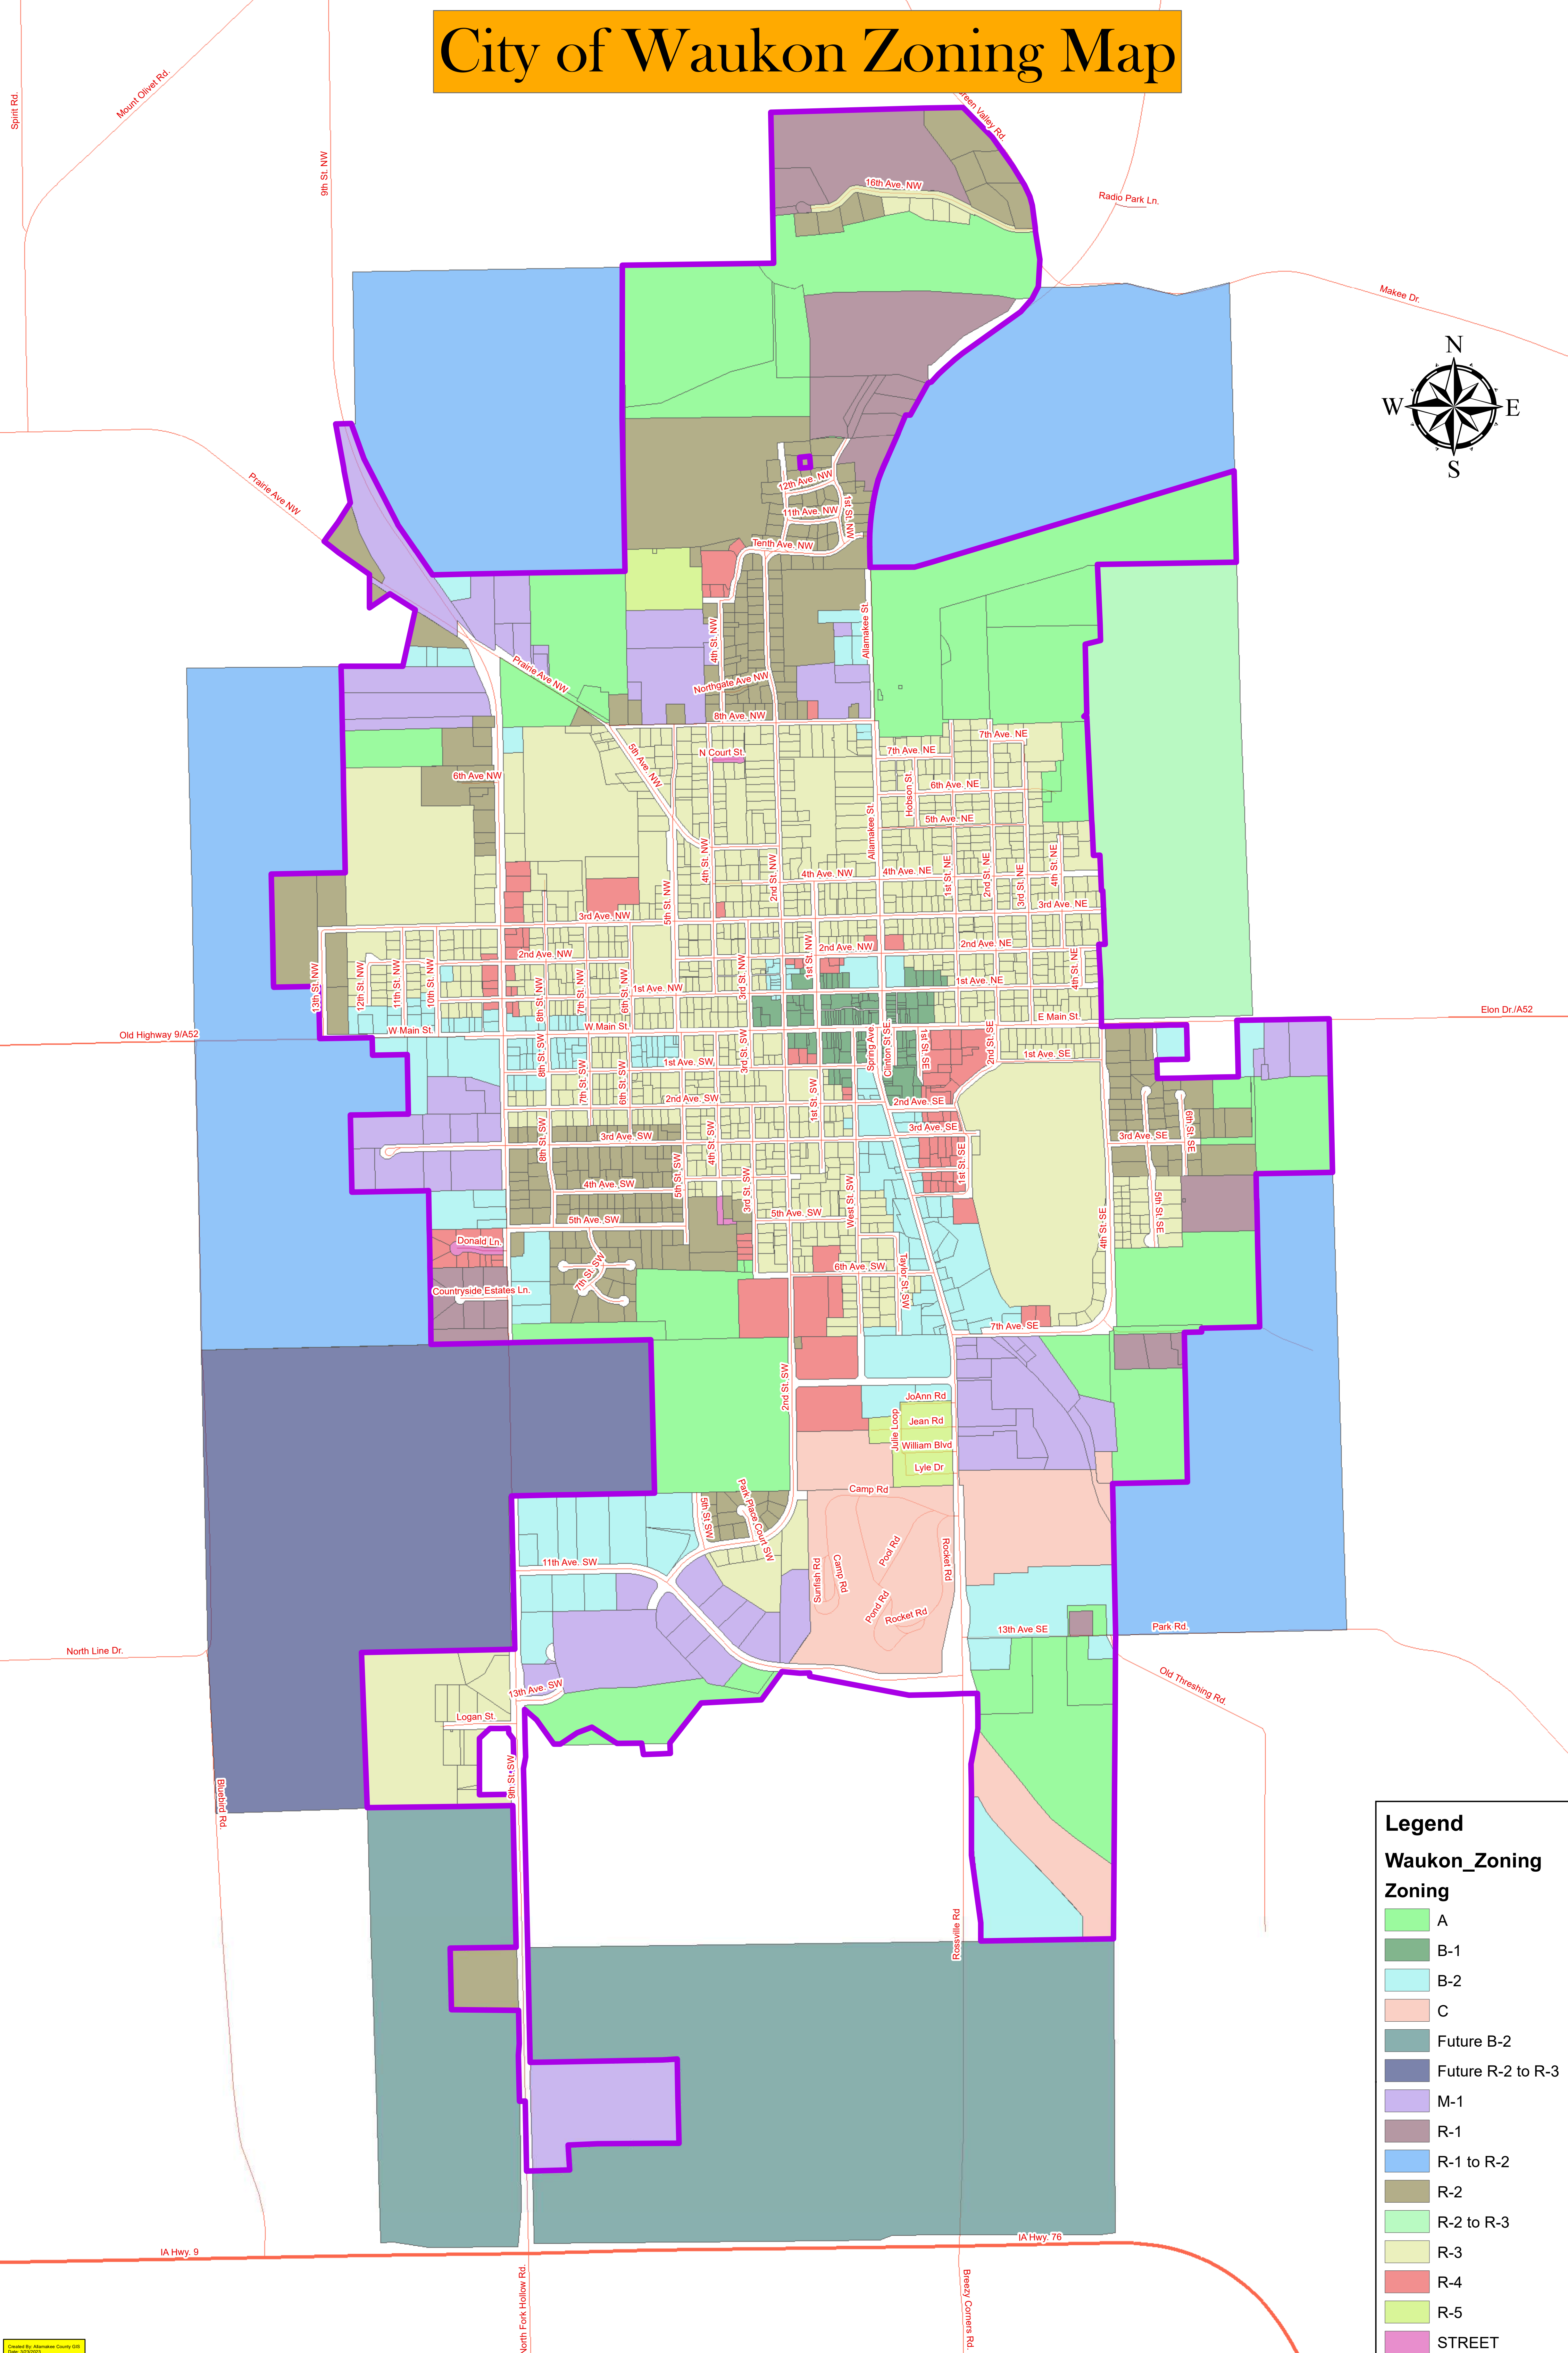

# City of Waukon Zoning Map

**Legend**

**Waukon\_Zoning**

**Zoning**

[Light Green Box]	A
[Dark Green Box]	B-1
[Light Blue Box]	B-2
[Light Orange Box]	C
[Dark Teal Box]	Future B-2
[Dark Blue Box]	Future R-2 to R-3
[Purple Box]	M-1
[Brown Box]	R-1
[Blue Box]	R-1 to R-2
[Dark Green Box]	R-2
[Light Green Box]	R-2 to R-3
[Light Green Box]	R-3
[Red Box]	R-4
[Light Green Box]	R-5
[Pink Box]	STREET