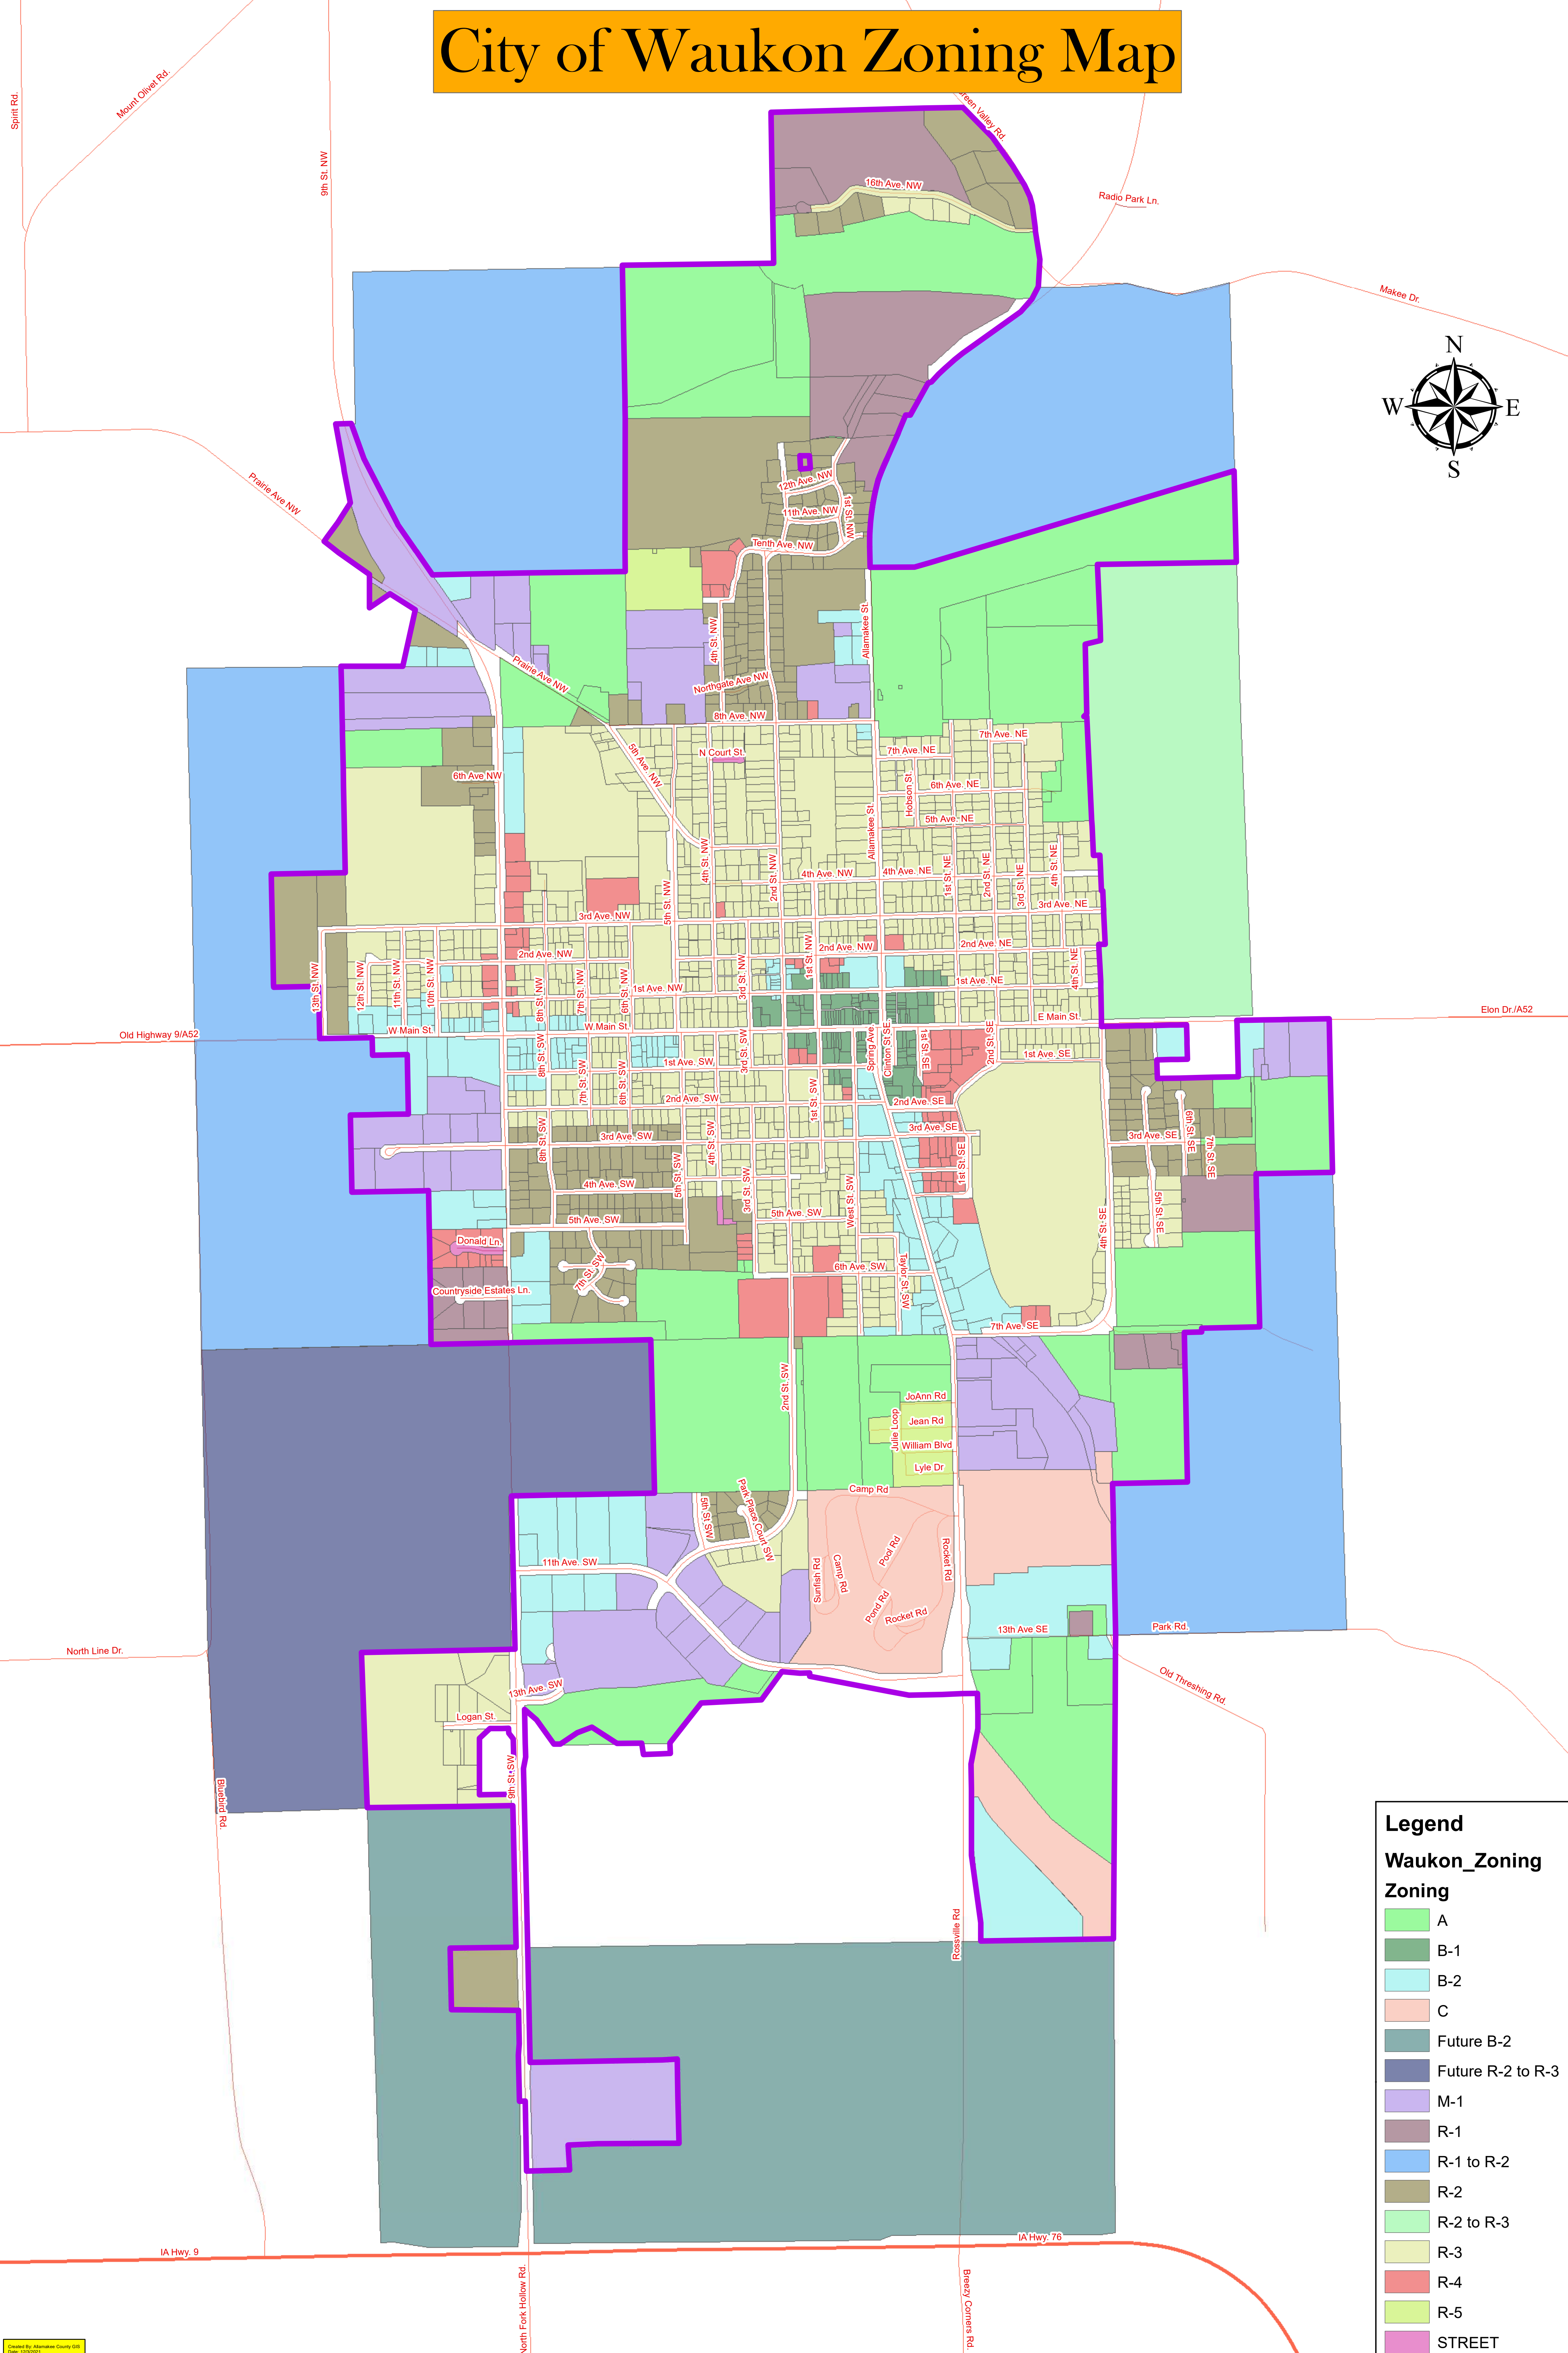

City of Waukon Zoning Map

Legend

Waukon_Zoning

Zoning

[Light Green]	A
[Dark Green]	B-1
[Light Blue]	B-2
[Light Orange]	C
[Dark Teal]	Future B-2
[Dark Blue]	Future R-2 to R-3
[Purple]	M-1
[Brown]	R-1
[Blue]	R-1 to R-2
[Dark Green]	R-2
[Light Green]	R-2 to R-3
[Light Green]	R-3
[Red]	R-4
[Light Green]	R-5
[Pink]	STREET