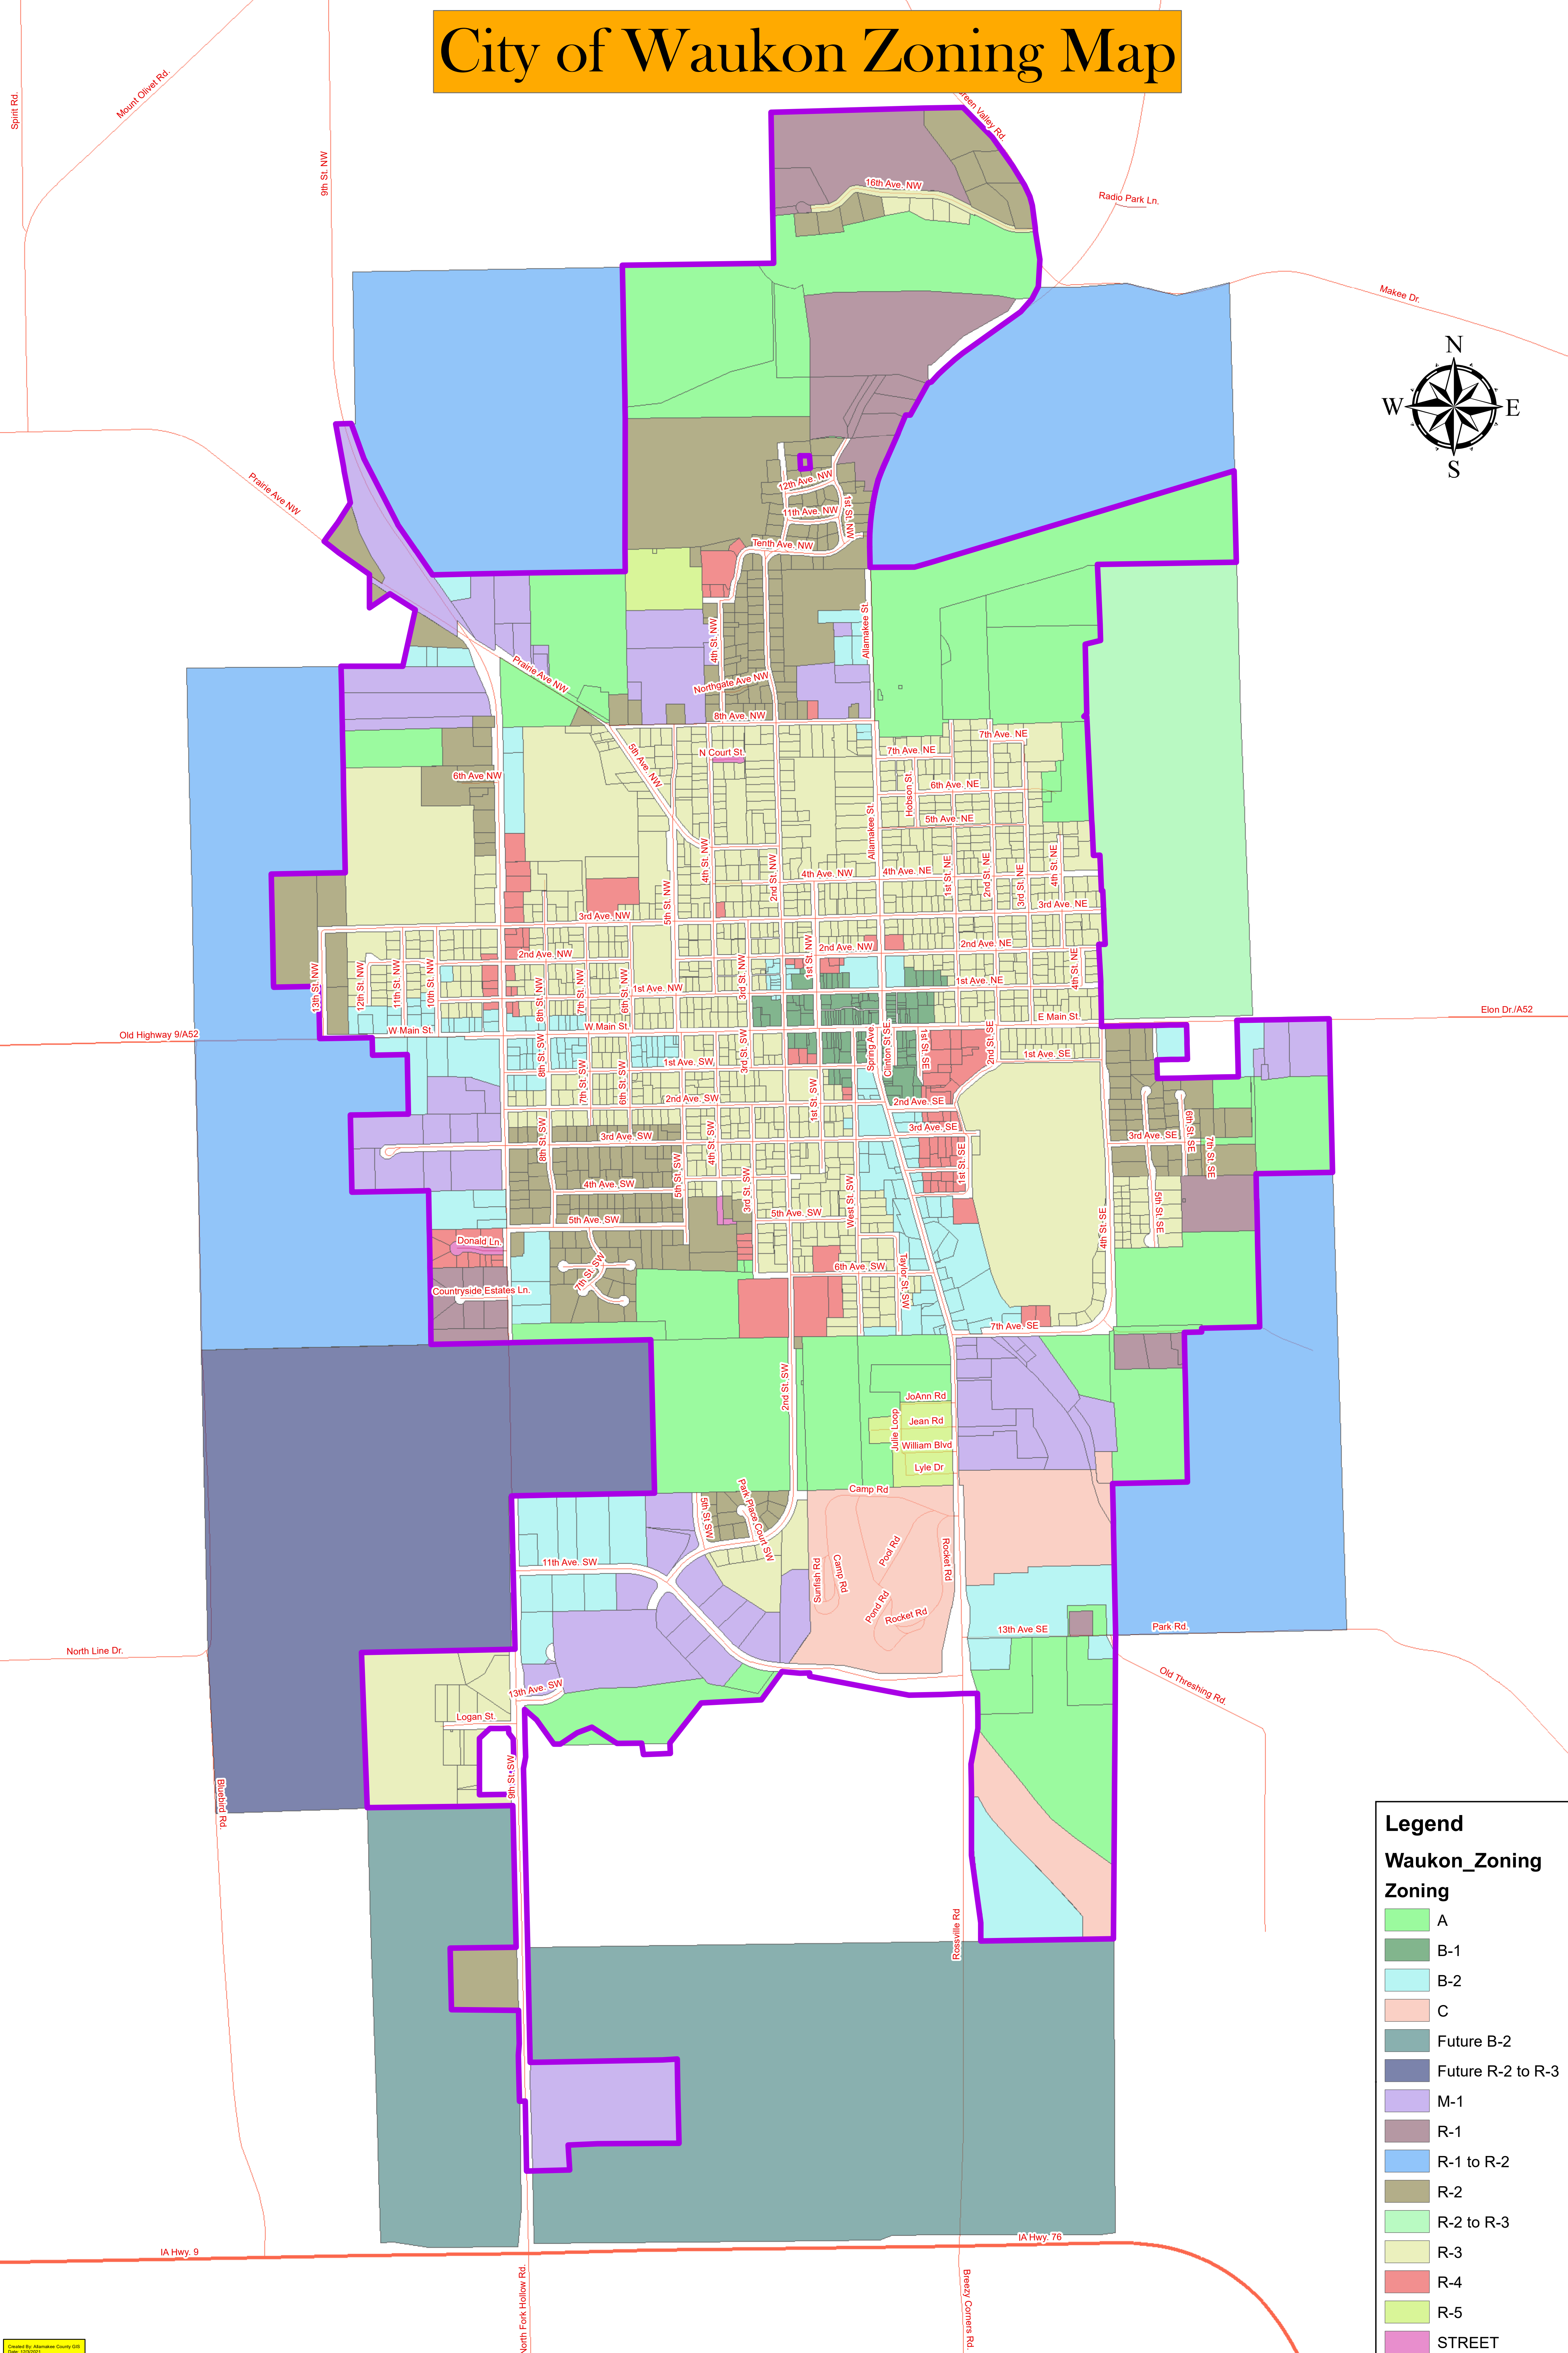

City of Waukon Zoning Map

Legend

Waukon_Zoning

Zoning

[Light Green]	A
[Dark Green]	B-1
[Light Blue]	B-2
[Light Orange]	C
[Dark Teal]	Future B-2
[Dark Blue]	Future R-2 to R-3
[Light Purple]	M-1
[Brown]	R-1
[Blue]	R-1 to R-2
[Dark Green]	R-2
[Light Green]	R-2 to R-3
[Light Yellow]	R-3
[Red]	R-4
[Light Green]	R-5
[Pink]	STREET