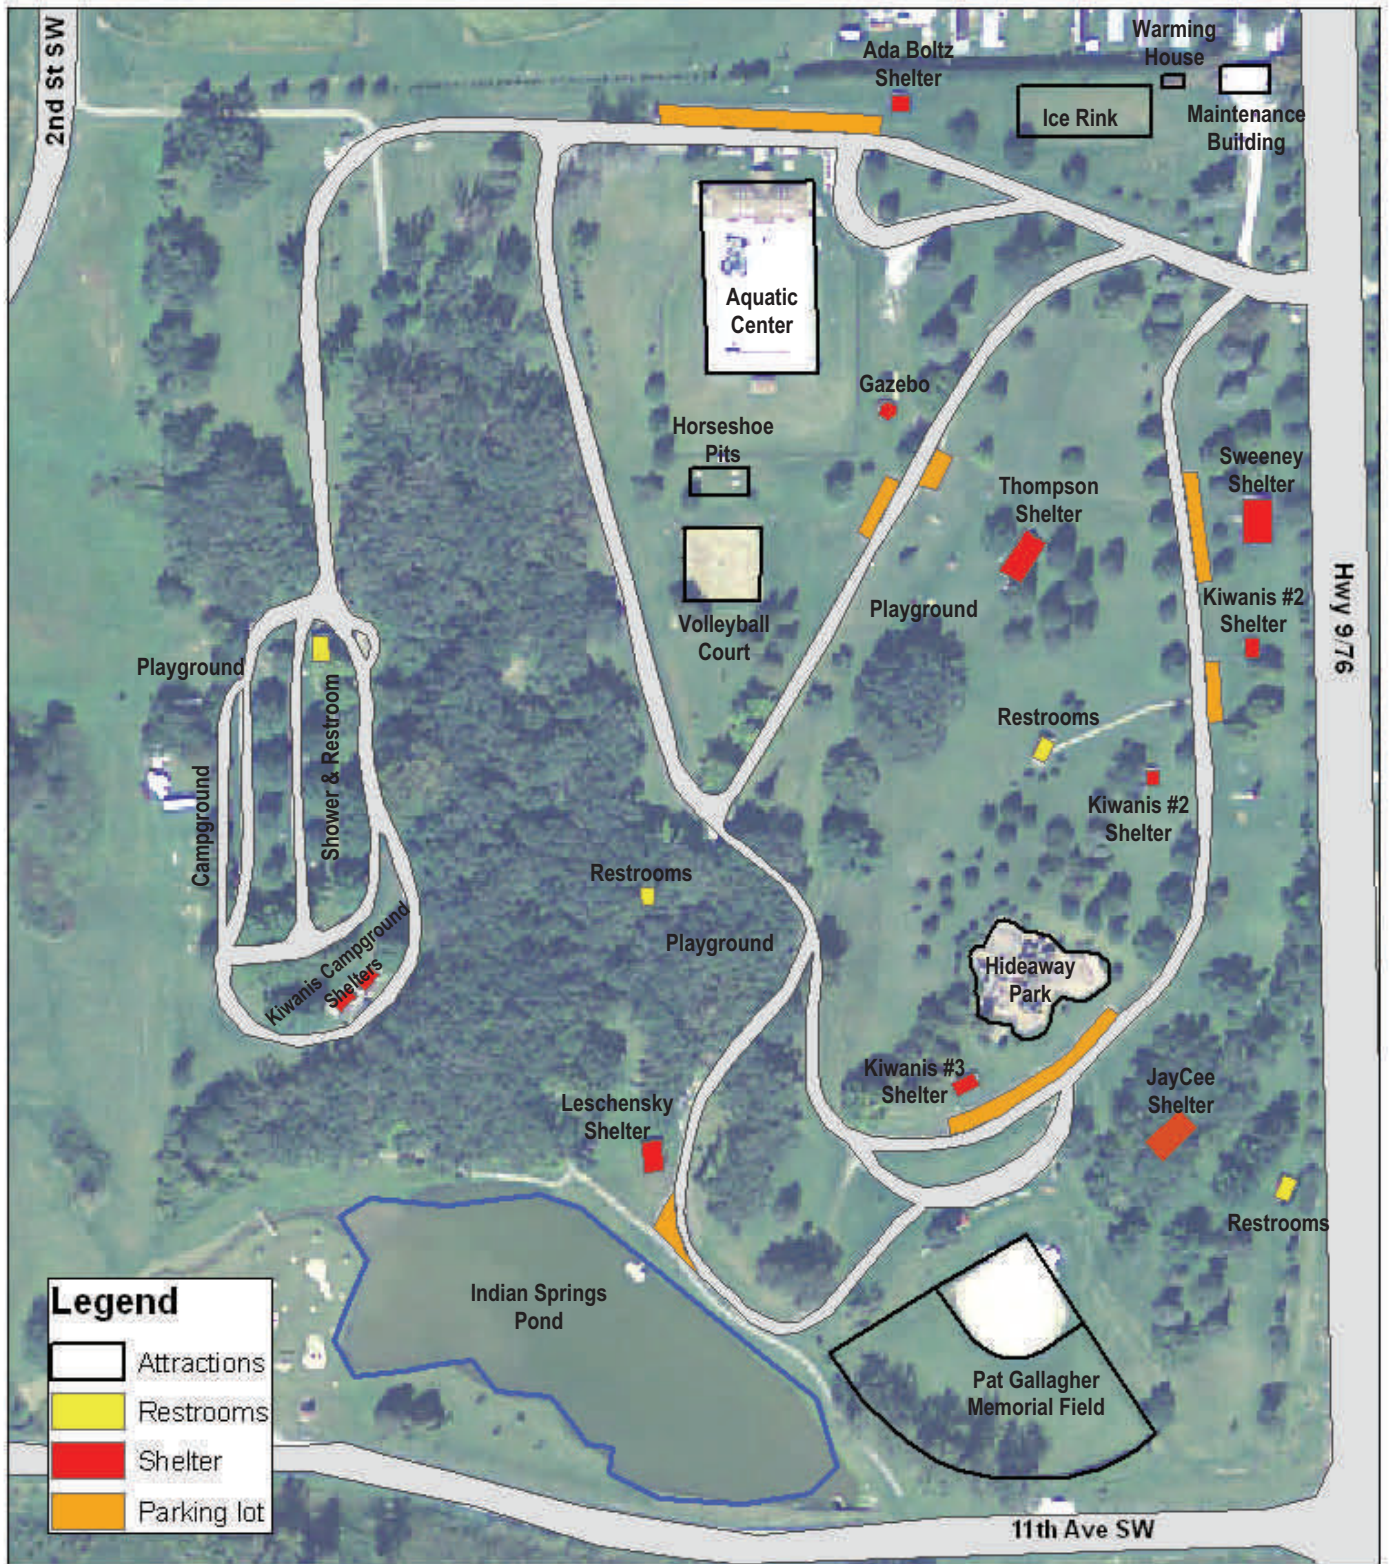

# Waukon City Park

Legend	
	Attractions
	Restrooms
	Shelter
	Parking lot